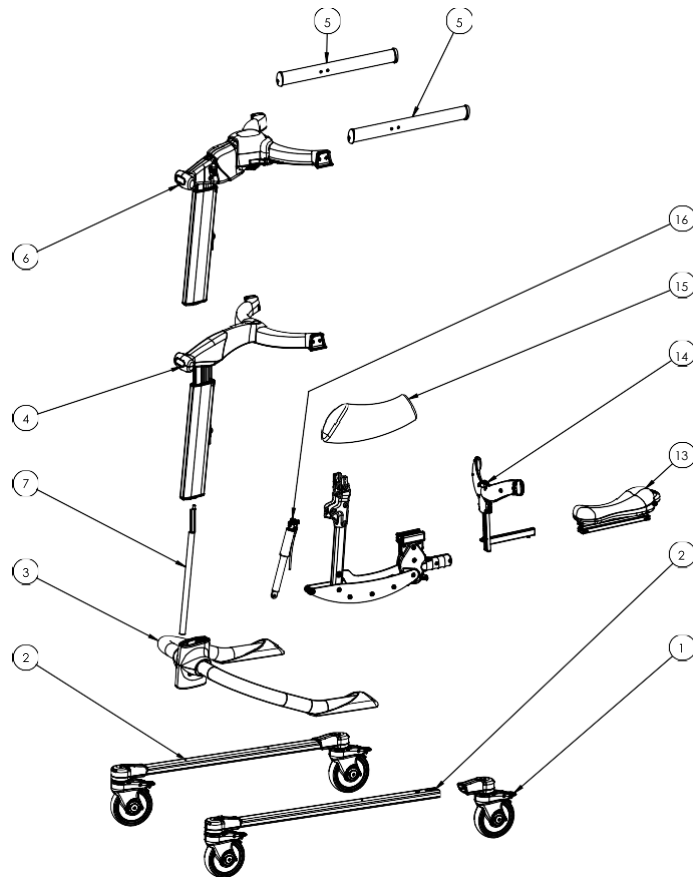

dynamic pacer.

dynamic pacer. size XL

Pos	Item no	Description
1	1303-1060	wheels for standard base
2	1302-1081	main frame left or right standard base size XL
3	1302-1082	main frame upper part standard base size XL
4	1302-1101	central part standard upper frame
5	1302-1084	left or right side upper frame size XL
6	1302-1085	central part dynamic upper frame size XL
7	1302-1111	gasspring upper frame for size XL
13	1321-1002	upholstery seat MPS size M-XL (sadel)
14	1322-1001	cover MPS size M-XL
15	1313-1077	hip support MPS L-XL
16	1302-1060	gasspring MPS for size M-L

dynamic pacer.

dynamic pacer. size L

Pos	Item no	Description
1	1303-1060	wheels for standard base
2	1302-1087	main frame left or right standard base size L
3	1302-1088	main frame upper part standard base size L
4	1302-1101	central part standard upper frame
5	1302-1090	left or right side upper frame size L
6	1302-1091	central part dynamic upper frame size L
7	1302-1110	gasspring upper frame for size L
8+9	1303-1090	Rear wheels for utility base
10+11	1303-1097	Front wheels for utility base
12	1302-1092	main frame left or right utility base size L
13	1321-1002	upholstery seat MPS size M-XL (sadel)
14	1313-1079	hip support MPS L-XL
15	1322-1001	cover MPS size M-XL
16	1302-1060	gasspring MPS for size M-L

dynamic pacer.

dynamic pacer. size M

Pos	Item no	Description
1	1303-1060	wheels for standard base
2	1302-1093	main frame left or right standard base size M
3	1302-1094	main frame upper part standard base size M
4	1302-1101	central part standard upper frame
5	1302-1096	left or right side upper frame size M
6	1302-1097	central part dynamic upper frame size M
7	1302-1082	gasspring 100N upper frame for size M
8+9	1303-1090	Rear wheels for utility base
10+11	1303-1097	Front wheels for utility base
12	1302-1098	main frame left or right utility base size M
13	1321-1002	upholstery seat MPS size M-XL (sadel)
14	1313-1078	hip support MPS M
15	1322-1001	cover MPS size M-XL
16	1302-1060	gasspring MPS for size M-L