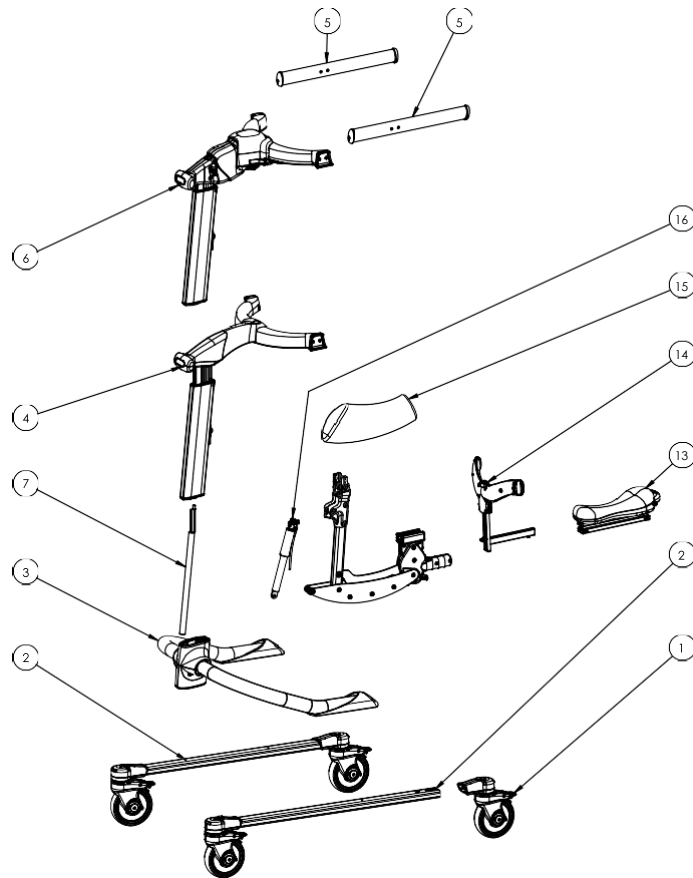

dynamic pacer.

dynamic pacer. size L

Pos	Item no	Description
1	1303-1060	wheels for standard base
2	1302-1087	main frame left or right standard base size L
3	1302-1088	main frame upper part standard base size L
4	1302-1101	central part standard upper frame
5	1302-1090	left or right side upper frame size L
6	1302-1091	central part dynamic upper frame size L
7	1302-1110	gasspring upper frame for size L
8+9	1303-1090	Rear wheels for utility base
10+11	1303-1097	Front wheels for utility base
12	1302-1092	main frame left or right utility base size L
13	1321-1002	upholstery seat MPS size M-XL (sadel)
14	1313-1079	hip support MPS L-XL
15	1322-1001	cover MPS size M-XL
16	1302-1060	gasspring MPS for size M-L

dynamic pacer.

dynamic pacer. size M

Pos	Item no	Description
1	1303-1060	wheels for standard base
2	1302-1093	main frame left or right standard base size M
3	1302-1094	main frame upper part standard base size M
4	1302-1101	central part standard upper frame
5	1302-1096	left or right side upper frame size M
6	1302-1097	central part dynamic upper frame size M
7	1302-1082	gasspring 100N upper frame for size M
8+9	1303-1090	Rear wheels for utility base
10+11	1303-1097	Front wheels for utility base
12	1302-1098	main frame left or right utility base size M
13	1321-1002	upholstery seat MPS size M-XL (sadel)
14	1313-1078	hip support MPS M
15	1322-1001	cover MPS size M-XL
16	1302-1060	gasspring MPS for size M-L

dynamic pacer.

dynamic pacer. size S

Pos	Item no	Description
1	1303-1122	wheel Pacer small +Mini
2	1302-1099	main frame left or right standard base size S
3	1302-1100	main frame upper part standard base size S
4	1302-1101	central part standard upper frame
5	1302-1102	left or right side upper frame size S
6	1302-1103	central part dynamic upper frame size S
7	1302-1044	gasspring 100N upper frame for size S
13	1307-1031	upholstery seat MPS size S (sadel)
14	1313-1078	hip support MPS size 2
15	1322-1002	cover MPS size S
16	1302-1080	gasspring MPS for size S