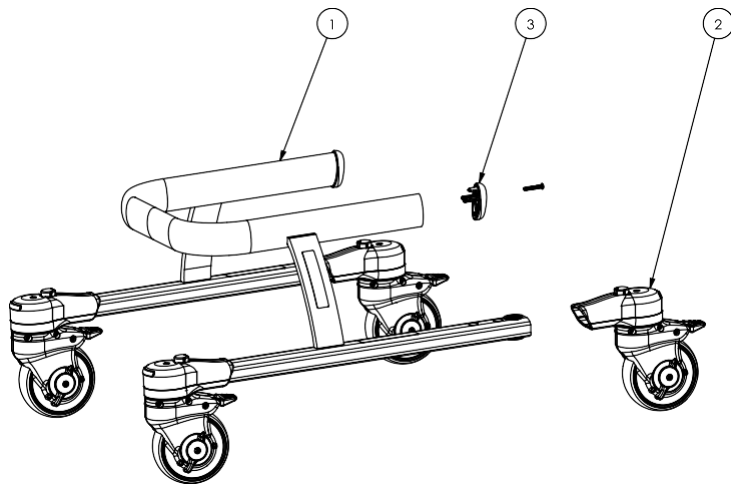

dynamic pacer.

dynamic pacer. size mini		
Pos	Item no	Description
1	1302-1105	Frame Pacer mini
2	1303-1122	Wheel for Pacer mini incl. Bracket
3	1301-1001	Plastic cap