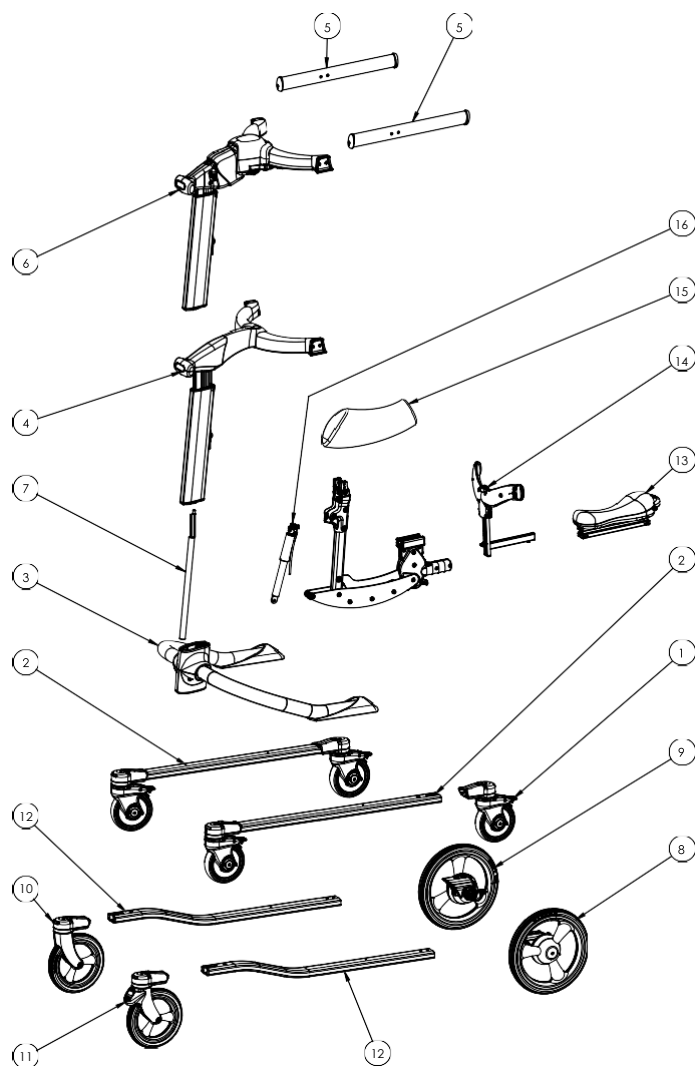

dynamic pacer.

dynamic pacer. size XL

Pos	Item no	Description
1	1303-1060	wheels for standard base
2	1302-1081	main frame left or right standard base size XL
3	1302-1082	main frame upper part standard base size XL
4	1302-1101	central part standard upper frame
5	1302-1084	left or right side upper frame size XL
6	1302-1085	central part dynamic upper frame size XL
7	1302-1111	gasspring upper frame for size XL
13	1321-1002	upholstery seat MPS size M-XL (sadel)
14	1322-1001	cover MPS size M-XL
15	1313-1077	hip support MPS L-XL
16	1302-1060	gasspring MPS for size M-L

dynamic pacer.

dynamic pacer. size L

Pos	Item no	Description
1	1303-1060	wheels for standard base
2	1302-1087	main frame left or right standard base size L
3	1302-1088	main frame upper part standard base size L
4	1302-1101	central part standard upper frame
5	1302-1090	left or right side upper frame size L
6	1302-1091	central part dynamic upper frame size L
7	1302-1110	gasspring upper frame for size L
8+9	1303-1090	Rear wheels for utility base
10+11	1303-1097	Front wheels for utility base
12	1302-1092	main frame left or right utility base size L
13	1321-1002	upholstery seat MPS size M-XL (sadel)
14	1313-1079	hip support MPS L-XL
15	1322-1001	cover MPS size M-XL
16	1302-1060	gasspring MPS for size M-L

dynamic pacer.

dynamic pacer. size M

Pos	Item no	Description
1	1303-1060	wheels for standard base
2	1302-1093	main frame left or right standard base size M
3	1302-1094	main frame upper part standard base size M
4	1302-1101	central part standard upper frame
5	1302-1096	left or right side upper frame size M
6	1302-1097	central part dynamic upper frame size M
7	1302-1082	gasspring 100N upper frame for size M
8+9	1303-1090	Rear wheels for utility base
10+11	1303-1097	Front wheels for utility base
12	1302-1098	main frame left or right utility base size M
13	1321-1002	upholstery seat MPS size M-XL (sadel)
14	1313-1078	hip support MPS M
15	1322-1001	cover MPS size M-XL
16	1302-1060	gasspring MPS for size M-L