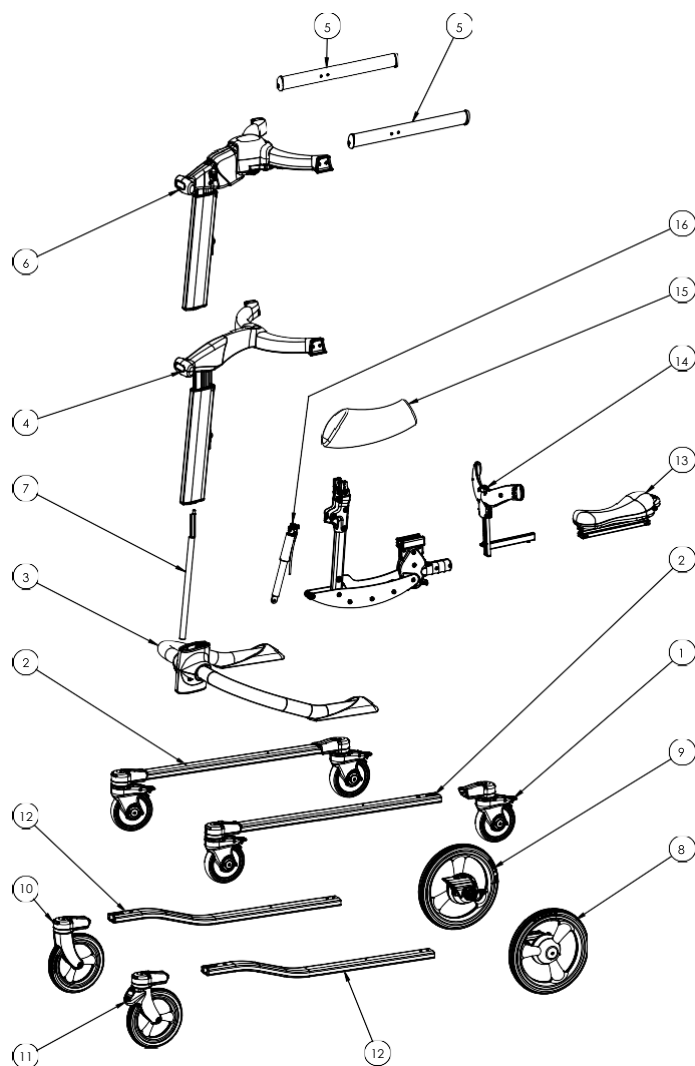

dynamic pacer.

dynamic pacer. size XL

Pos	Item no	Description
1	1303-1060	wheels for standard base
2	1302-1081	main frame left or right standard base size XL
3	1302-1082	main frame upper part standard base size XL
4	1302-1101	central part standard upper frame
5	1302-1084	left or right side upper frame size XL
6	1302-1085	central part dynamic upper frame size XL
7	1302-1111	gasspring upper frame for size XL
13	1321-1002	upholstery seat MPS size M-XL (sadel)
14	1322-1001	cover MPS size M-XL
15	1313-1077	hip support MPS L-XL
16	1302-1060	gasspring MPS for size M-L

dynamic pacer.

dynamic pacer. size L

Pos	Item no	Description
1	1303-1060	wheels for standard base
2	1302-1087	main frame left or right standard base size L
3	1302-1088	main frame upper part standard base size L
4	1302-1101	central part standard upper frame
5	1302-1090	left or right side upper frame size L
6	1302-1091	central part dynamic upper frame size L
7	1302-1110	gasspring upper frame for size L
8+9	1303-1090	Rear wheels for utility base
10+11	1303-1097	Front wheels for utility base
12	1302-1092	main frame left or right utility base size L
13	1321-1002	upholstery seat MPS size M-XL (sadel)
14	1313-1079	hip support MPS L-XL
15	1322-1001	cover MPS size M-XL
16	1302-1060	gasspring MPS for size M-L

dynamic pacer.

dynamic pacer. size M

Pos	Item no	Description
1	1303-1060	wheels for standard base
2	1302-1093	main frame left or right standard base size M
3	1302-1094	main frame upper part standard base size M
4	1302-1101	central part standard upper frame
5	1302-1096	left or right side upper frame size M
6	1302-1097	central part dynamic upper frame size M
7	1302-1082	gasspring 100N upper frame for size M
8+9	1303-1090	Rear wheels for utility base
10+11	1303-1097	Front wheels for utility base
12	1302-1098	main frame left or right utility base size M
13	1321-1002	upholstery seat MPS size M-XL (sadel)
14	1313-1078	hip support MPS M
15	1322-1001	cover MPS size M-XL
16	1302-1060	gasspring MPS for size M-L