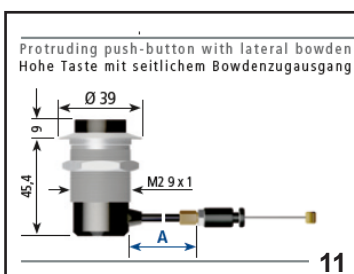

Reservedele / Spare parts Mo-vis Ledsagerstyring / Scoot Control

Mo-vis Scoot control

Mo-vis Scoot control

Mo-vis Ledsagerstyring Mo-vis Scoot control

Pos.	Varenr	Beskrivelse	Part name	Antall/ qty.
1	2419-1026	Movis Ledsagerstyring Intelligent R-Net inkl. beslag	Movis Scoot control Intelligent R-Net incl. bracket.	1
2	2419-1024	Movis Ledsagerstyring, R-Net, Intelligent	Movis Scoot control, R-Net Intelligent.	1
3	2419-1025	Beslag for Movis Ledsagerstyring, Intelligent, R-Net	Bracket for Movis Scoot control, Intelligent, R-NET.	1
4	2405-1454	Knapboks for R-Net CJSM2, 5-funktioner	Control box for R-Net CJSM2, 5 functions.	1
5	2406-1597	Rygbeslag for Movis Ledsagerstyring Spinalus-1, Barn/Junior	Back bracket for Movis Scoot control Spinalus-1, child/junior.	1
6	2406-1654	Forhøjer for Movis Ledsagerstyring, komplet	Extension for Movis Scoot control, complete	1
7	2419-1060	Ledsagerstyring gas højre	Throttle right for Movis Scoot control	1
8	2419-1061	Ledsagerstyring gas venstre	Throttle left for Movis Scoot control	1
9	2419-1062	Ledsagerstyring main housing	Main housing for Movis Scoot control	1
10	2419-1063	Ledsagerstyring knap-panel	Control panel for Movis Scoot control	1
11	2419-1075	Trykknop for gasdæmper (bowdentræk), Movis komplet	Push button for gas damper (bowden pull) Movis complete	1
12	8031-1375	Magnet GN 52.5-ND-16-M8, Movis	Magnet GN 52.5-ND-16-M8, Movis	1