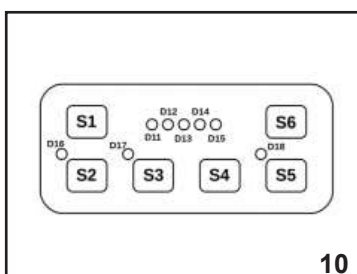

Reservedele / Spare parts Mo-vis Ledsagerstyring / Scoot Control

Mo-vis Scoot control

Mo-vis Scoot control

Mo-vis Ledsagerstyring Mo-vis Scoot control

Pos.	Varenr	Beskrivelse	Part name	Antall/ qty.
1	2419-1026	Movis Ledsagerstyring Intelligent R-Net inkl. beslag	Movis Scoot control Intelligent R-Net incl. bracket.	1
2	2419-1024	Movis Ledsagerstyring, R-Net, Intelligent	Movis Scoot control, R-Net Intelligent.	1
3	2419-1025	Beslag for Movis Ledsagerstyring, Intelligent, R-Net	Bracket for Movis Scoot control, Intelligent, R-NET.	1
4	2405-1454	Knapboks for R-Net CJSM2, 5-funktioner	Control box for R-Net CJSM2, 5 functions.	1
5	2406-1597	Rygbeslag for Movis Ledsagerstyring Spinalus-1, Barn/Junior	Back bracket for Movis Scoot control Spinalus-1, child/junior.	1
6	2406-1654	Forhøjer for Movis Ledsagerstyring, komplet	Extension for Movis Scoot control, complete	1
7	2419-1060	Ledsagerstyring gas højre	Throttle right for Movis Scoot control	1
8	2419-1061	Ledsagerstyring gas venstre	Throttle left for Movis Scoot control	1
9	2419-1062	Ledsagerstyring main housing	Main housing for Movis Scoot control	1
10	2419-1063	Ledsagerstyring knap-panel	Control panel for Movis Scoot control	1
11	2419-1075	Trykknop for gasdæmper (bowdentræk), Movis komplet	Push button for gas damper (bowden pull) Movis complete	1
12	8031-1375	Magnet GN 52.5-ND-16-M8, Movis	Magnet GN 52.5-ND-16-M8, Movis	1