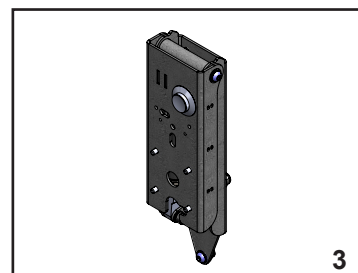

Reservedele / Spare parts Mo-vis Ledsagerstyring / Scoot Control

Mo-vis Scoot control

Mo-vis Scoot control

Mo-vis Ledsagerstyring Mo-vis Scoot control

Pos.	Varenr	Beskrivelse	Part name	Antall/ qty.
1	2419-1026	Movis Ledsagerstyring Intelligent R-Net inkl. beslag	Movis Scoot control Intelligent R-Net incl. bracket.	1
2	2419-1024	Movis Ledsagerstyring, R-Net, Intelligent	Movis Scoot control, R-Net Intelligent.	1
3	2419-1025	Beslag for Movis Ledsagerstyring, Intelligent, R-Net	Bracket for Movis Scoot control, Intelligent, R-NET.	1
4	2405-1454	Knapboks for R-Net CJSM2, 5-funktioner	Control box for R-Net CJSM2, 5 functions.	1
5	2406-1597	Rygbeslag for Movis Ledsagerstyring Spinalus-1, Barn/Junior	Back bracket for Movis Scoot control Spinalus-1, child/junior.	1
6	2406-1654	Forhøjer for Movis Ledsagerstyring, komplet	Extension for Movis Scoot control, complete	1
7	2419-1060	Ledsagerstyring gas højre	Throttle right for Movis Scoot control	1
8	2419-1061	Ledsagerstyring gas venstre	Throttle left for Movis Scoot control	1
9	2419-1062	Ledsagerstyring main housing	Main housing for Movis Scoot control	1
10	2419-1063	Ledsagerstyring knap-panel	Control panel for Movis Scoot control	1
11	2419-1075	Trykknop for gasdæmper (bowdentræk), Movis komplet	Push button for gas damper (bowden pull) Movis complete	1
12	8031-1375	Magnet GN 52.5-ND-16-M8, Movis	Magnet GN 52.5-ND-16-M8, Movis	1