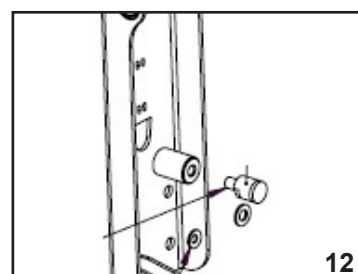

Reservedele / Spare parts Mo-vis Ledsagerstyring / Scoot Control

Mo-vis Scoot control

Mo-vis Scoot control

Mo-vis Ledsagerstyring Mo-vis Scoot control

Pos.	Varenr	Beskrivelse	Part name	Antall/ qty.
1	2419-1026	Movis Ledsagerstyring Intelligent R-Net inkl. beslag	Movis Scoot control Intelligent R-Net incl. bracket.	1
2	2419-1024	Movis Ledsagerstyring, R-Net, Intelligent	Movis Scoot control, R-Net Intelligent.	1
3	2419-1025	Beslag for Movis Ledsagerstyring, Intelligent, R-Net	Bracket for Movis Scoot control, Intelligent, R-NET.	1
4	2405-1454	Knapboks for R-Net CJSM2, 5-funktioner	Control box for R-Net CJSM2, 5 functions.	1
5	2406-1597	Rygbeslag for Movis Ledsagerstyring Spinalus-1, Barn/Junior	Back bracket for Movis Scoot control Spinalus-1, child/junior.	1
6	2406-1654	Forhøjer for Movis Ledsagerstyring, komplet	Extension for Movis Scoot control, complete	1
7	2419-1060	Ledsagerstyring gas højre	Throttle right for Movis Scoot control	1
8	2419-1061	Ledsagerstyring gas venstre	Throttle left for Movis Scoot control	1
9	2419-1062	Ledsagerstyring main housing	Main housing for Movis Scoot control	1
10	2419-1063	Ledsagerstyring knap-panel	Control panel for Movis Scoot control	1
11	2419-1075	Trykknop for gasdæmper (bowdentræk), Movis komplet	Push button for gas damper (bowden pull) Movis complete	1
12	8031-1375	Magnet GN 52.5-ND-16-M8, Movis	Magnet GN 52.5-ND-16-M8, Movis	1