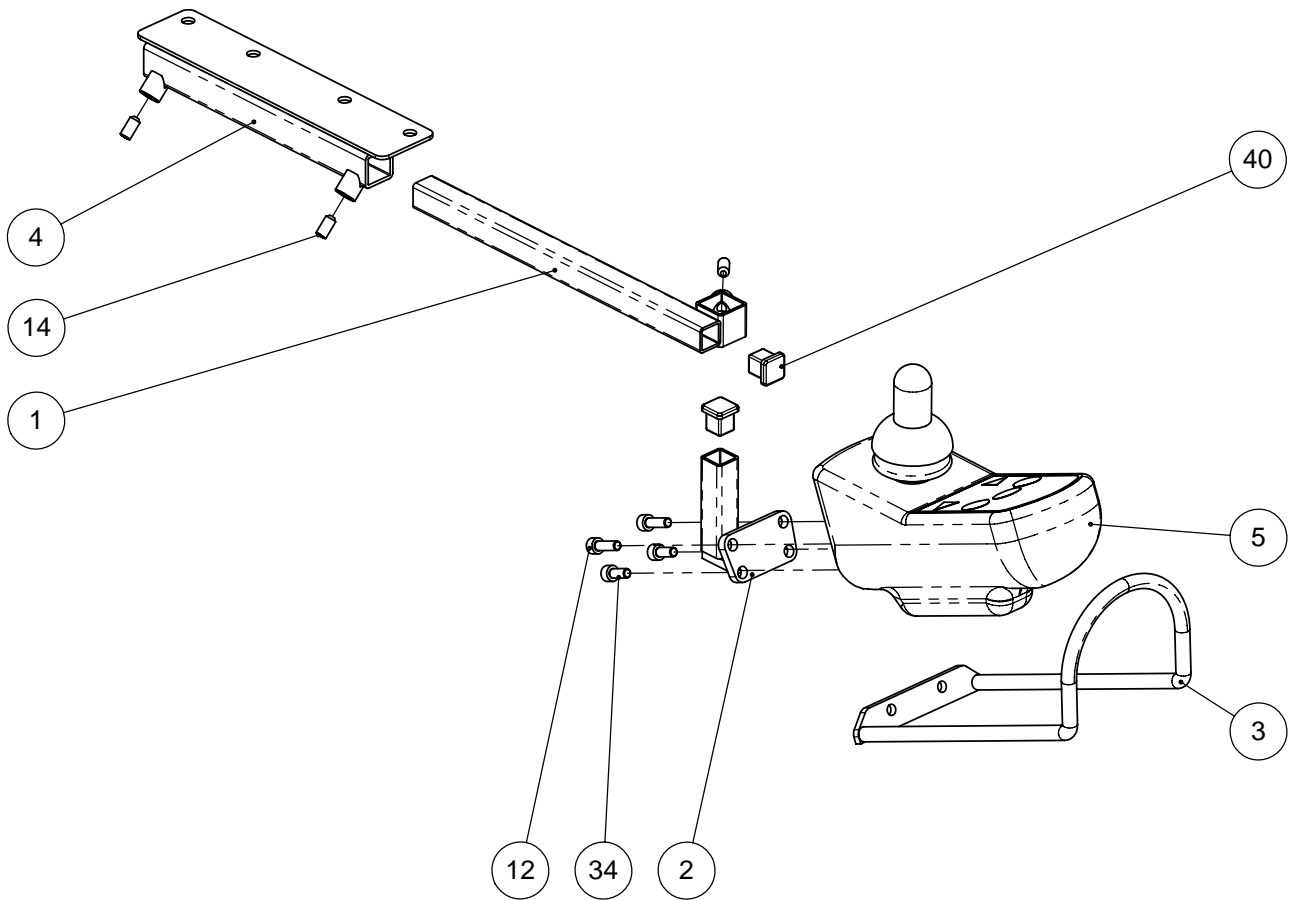

Description: Scooter T-127 assembly Joystick.

Dwg. no.
T-127-0-650

Issue:
A

Rev. Date:
07-04-2005

Mini Crosser A/S

SHEET 4 OF 7

Beskrivelse: Scooter T-127 samling Joystick.

Description: Scooter T-127 assembly Joystick.

Dwg. no.
T-127-0-650

Issue:
A

Rev. Date:
07-04-2005

Mini Crosser A/S

SHEET 5 OF 7

Beskrivelse: Scooter T-127 Samling. Joystick.

Description: Scooter T-127 Assembly. Joystick.

Dwg. no.
T-127-0-650

Issue:
A

Rev. Date:
07-04-2005

Mini Crosser A/S

SHEET 6 OF 7

Beskrivelse: Scooter T-127 Samling. Joystick.

Description: Scooter T-127 Assembly. Joystick.

Dwg. no.
T-127-0-650

Issue:
A