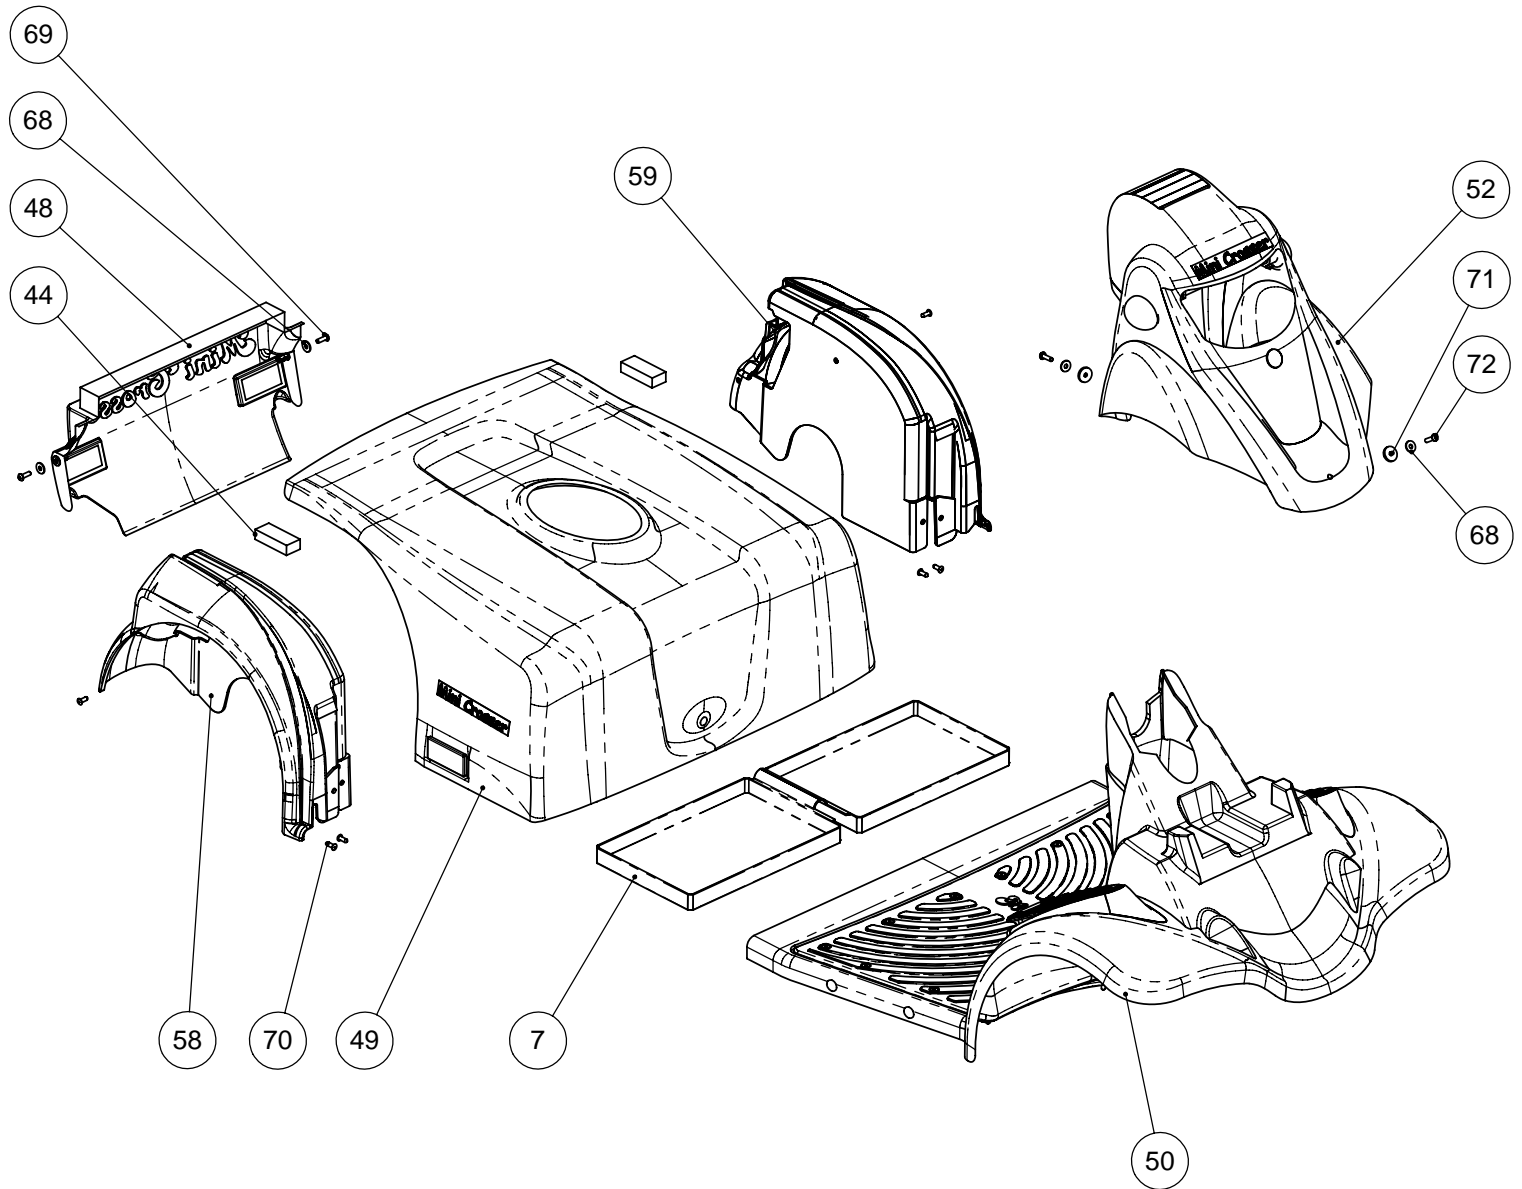

Issue:
A

Rev. Date:
07-04-2005

Mini Crosser A/S

SHEET 6 OF 7

Beskrivelse: Scooter T-127 Samling. Joystick.

Description: Scooter T-127 Assembly. Joystick.

Dwg. no.
T-127-0-650

Issue:
A