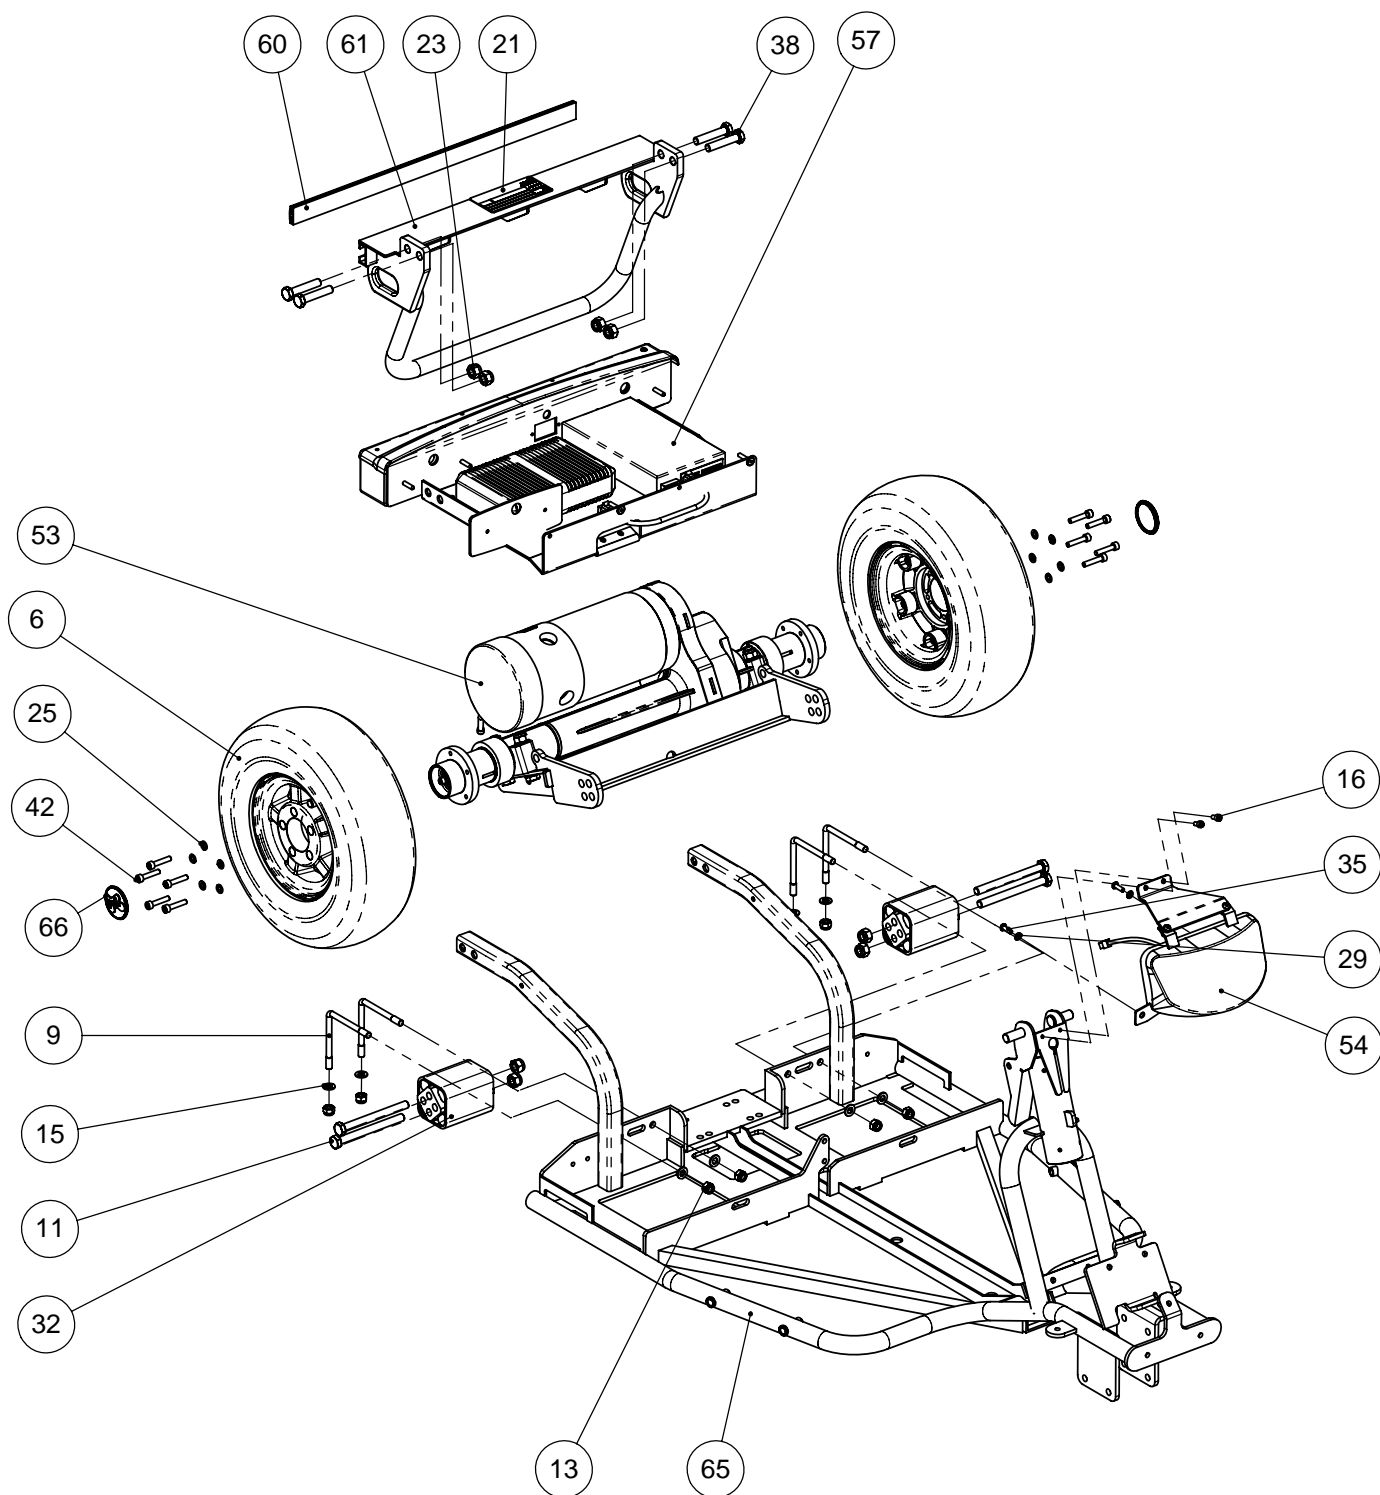

Beskrivelse: Scooter T-127 Samling Joystick.

Description: Scooter T-127 Assembly Joystick.

Dwg. no. **T-127-0-650**

Issue:

A

Rev. Date:

07-04-2005

Mini Crosser A/S

SHEET 2 OF 7