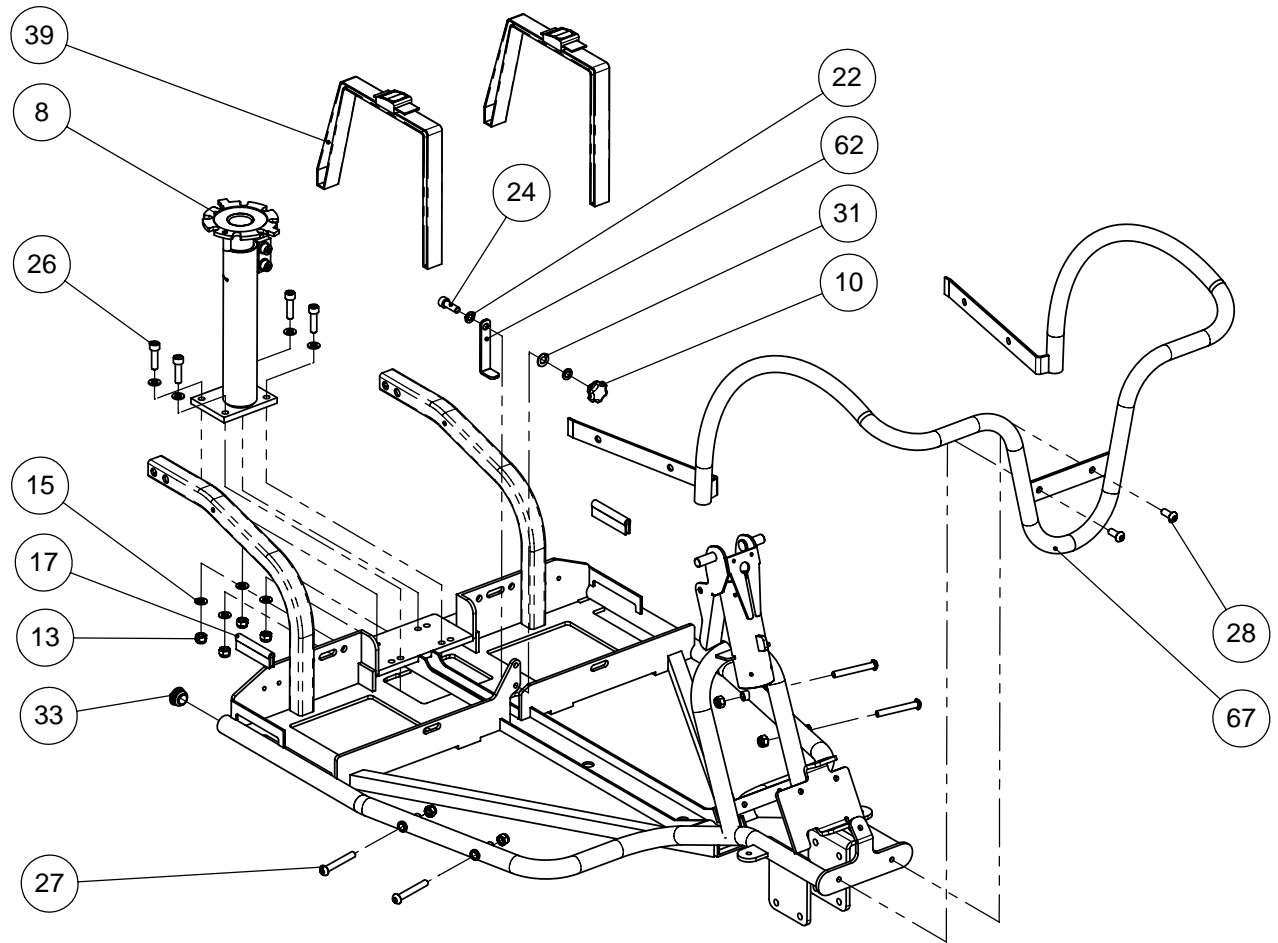

Description: Scooter T-127 Assembly Joystick.

Dwg. no. **T-127-0-650**

Issue:

A

Rev. Date:

07-04-2005

Mini Crosser A/S

SHEET 2 OF 7

Beskrivelse: Scooter T-127 Samling. Joystick.

Description: Scooter T-127 Assembly Joystick.

Dwg. no.
T-127-0-650

Issue:
A

Rev. Date:
07-04-2005

Mini Crosser A/S

SHEET 3 OF 7

Beskrivelse: Scooter T-127 samling Joystick.

Description: Scooter T-127 assembly Joystick.

Dwg. no.
T-127-0-650

Issue:
A

Rev. Date:
07-04-2005

Mini Crosser A/S

SHEET 4 OF 7

Beskrivelse: Scooter T-127 samling Joystick.

Description: Scooter T-127 assembly Joystick.