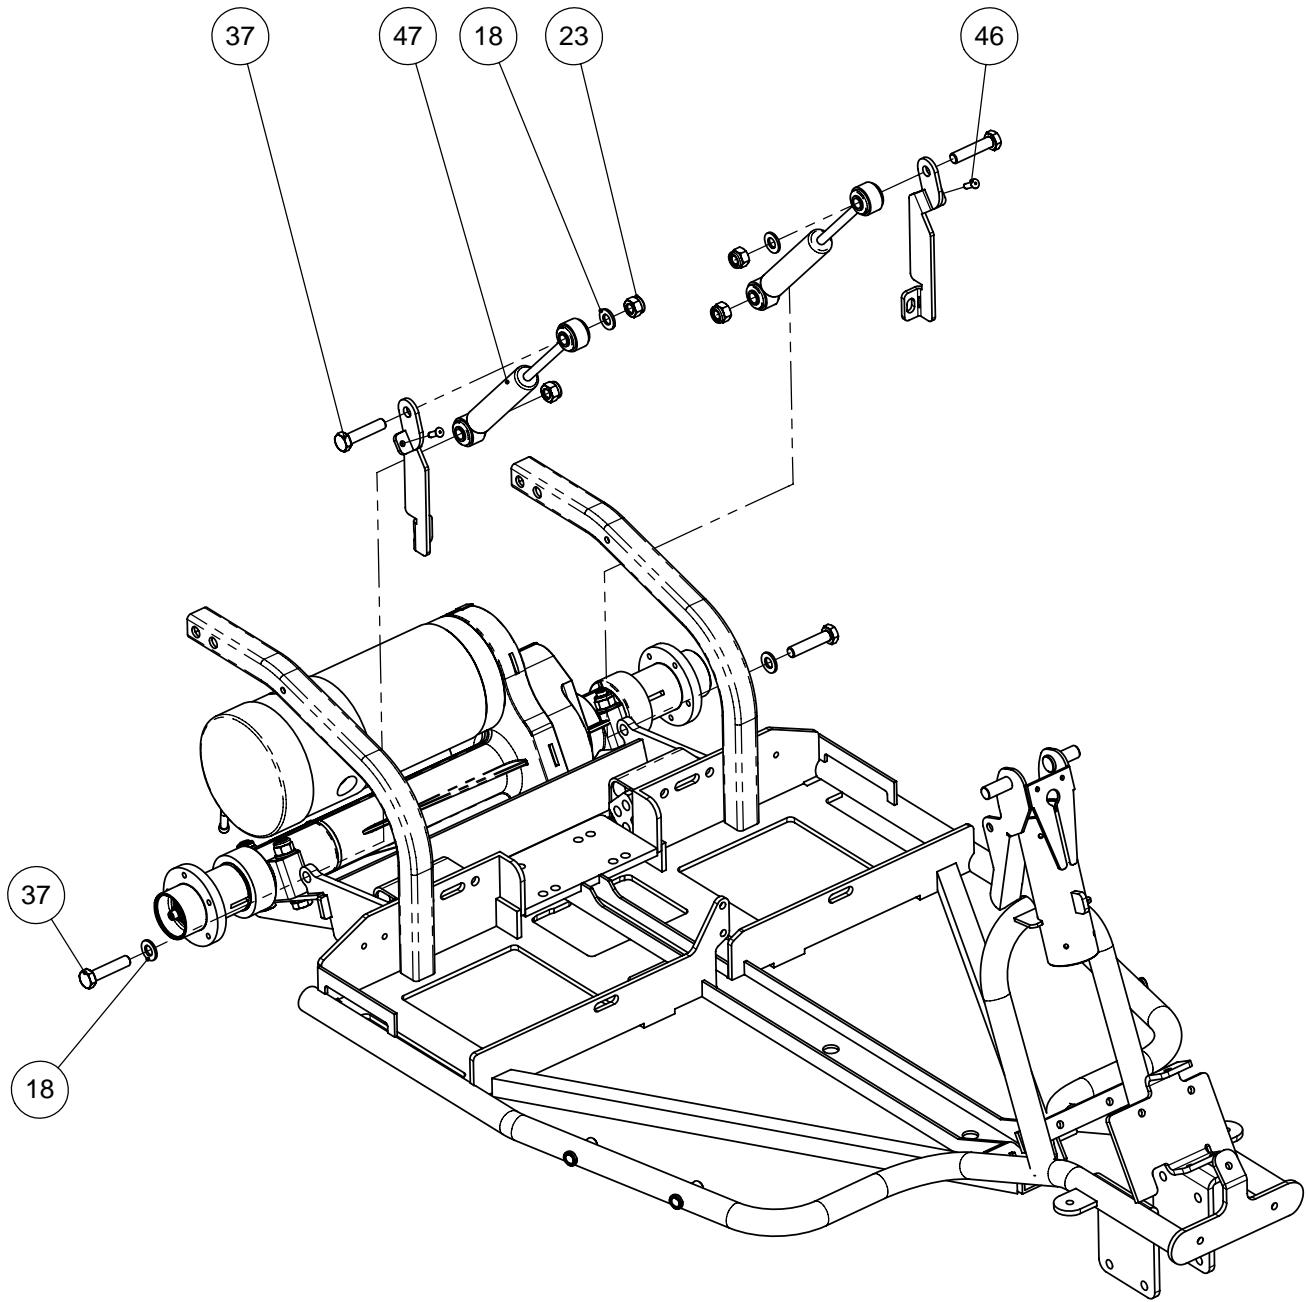

Beskrivelse: Scooter T-127 Samling. Joystick.

Description: Scooter T-127 Assembly Joystick.

Dwg. no.
T-127-0-650

Issue:
A

Rev. Date:
07-04-2005

Mini Crosser A/S

SHEET 3 OF 7

Beskrivelse: Scooter T-127 samling Joystick.

Description: Scooter T-127 assembly Joystick.

Dwg. no.
T-127-0-650

Issue:
A

Rev. Date:
07-04-2005

Mini Crosser A/S

SHEET 4 OF 7

Beskrivelse: Scooter T-127 samling Joystick.

Description: Scooter T-127 assembly Joystick.

Dwg. no.
T-127-0-650

Issue:
A

Rev. Date:
07-04-2005

Mini Crosser A/S

SHEET 5 OF 7

Beskrivelse: Scooter T-127 Samling. Joystick.

Description: Scooter T-127 Assembly. Joystick.

Dwg. no.
T-127-0-650